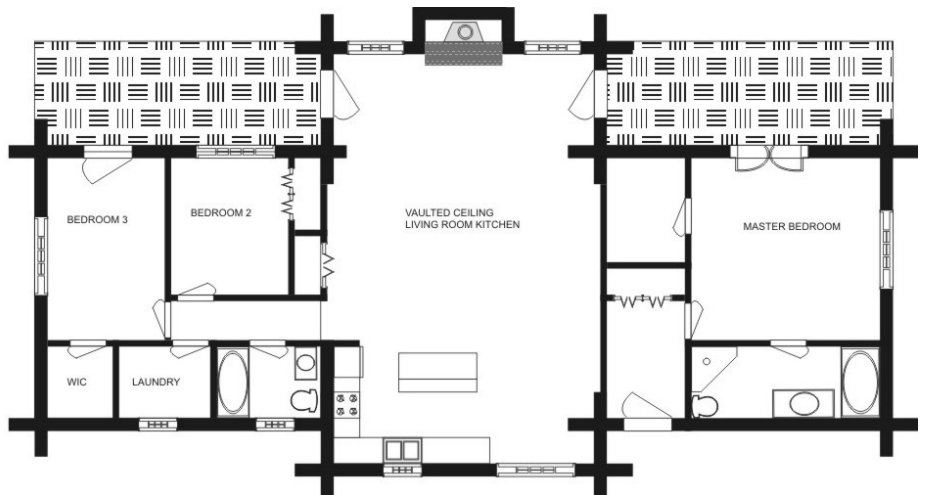

THE RYCROFT

The Rycroft is a spacious 3 bedroom layout starting at 1,600 sqft. Put it on a basement and you have an incredible amount of space.

The 2016 square foot model has a beautiful open entrance flowing freely into a great room. High vaulted ceilings with lots of windows make this a bright open floor plan. Remember that these plans are only starting points and your ideas will make this your own custom dream home.

Log shell with 14 inch mid diameter lodgepole pine starting at 54,000 US