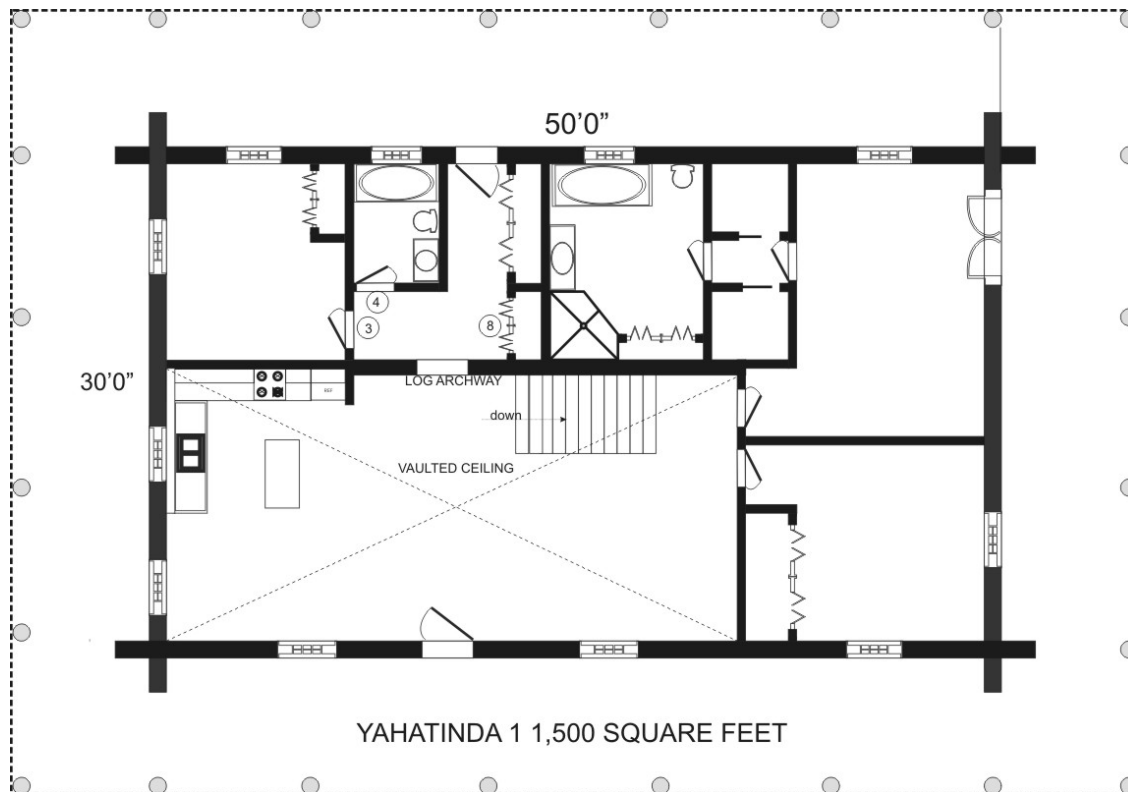

# THE YAHATINDA

The Yahatinda was built in the foothills of the Rockies for a young ranching family. As you may have surmised by the covered verandas and their very active ranching life style they don't spend a lot of time indoors. The 30 x 50 floor plan could be customized to suit your family's needs.