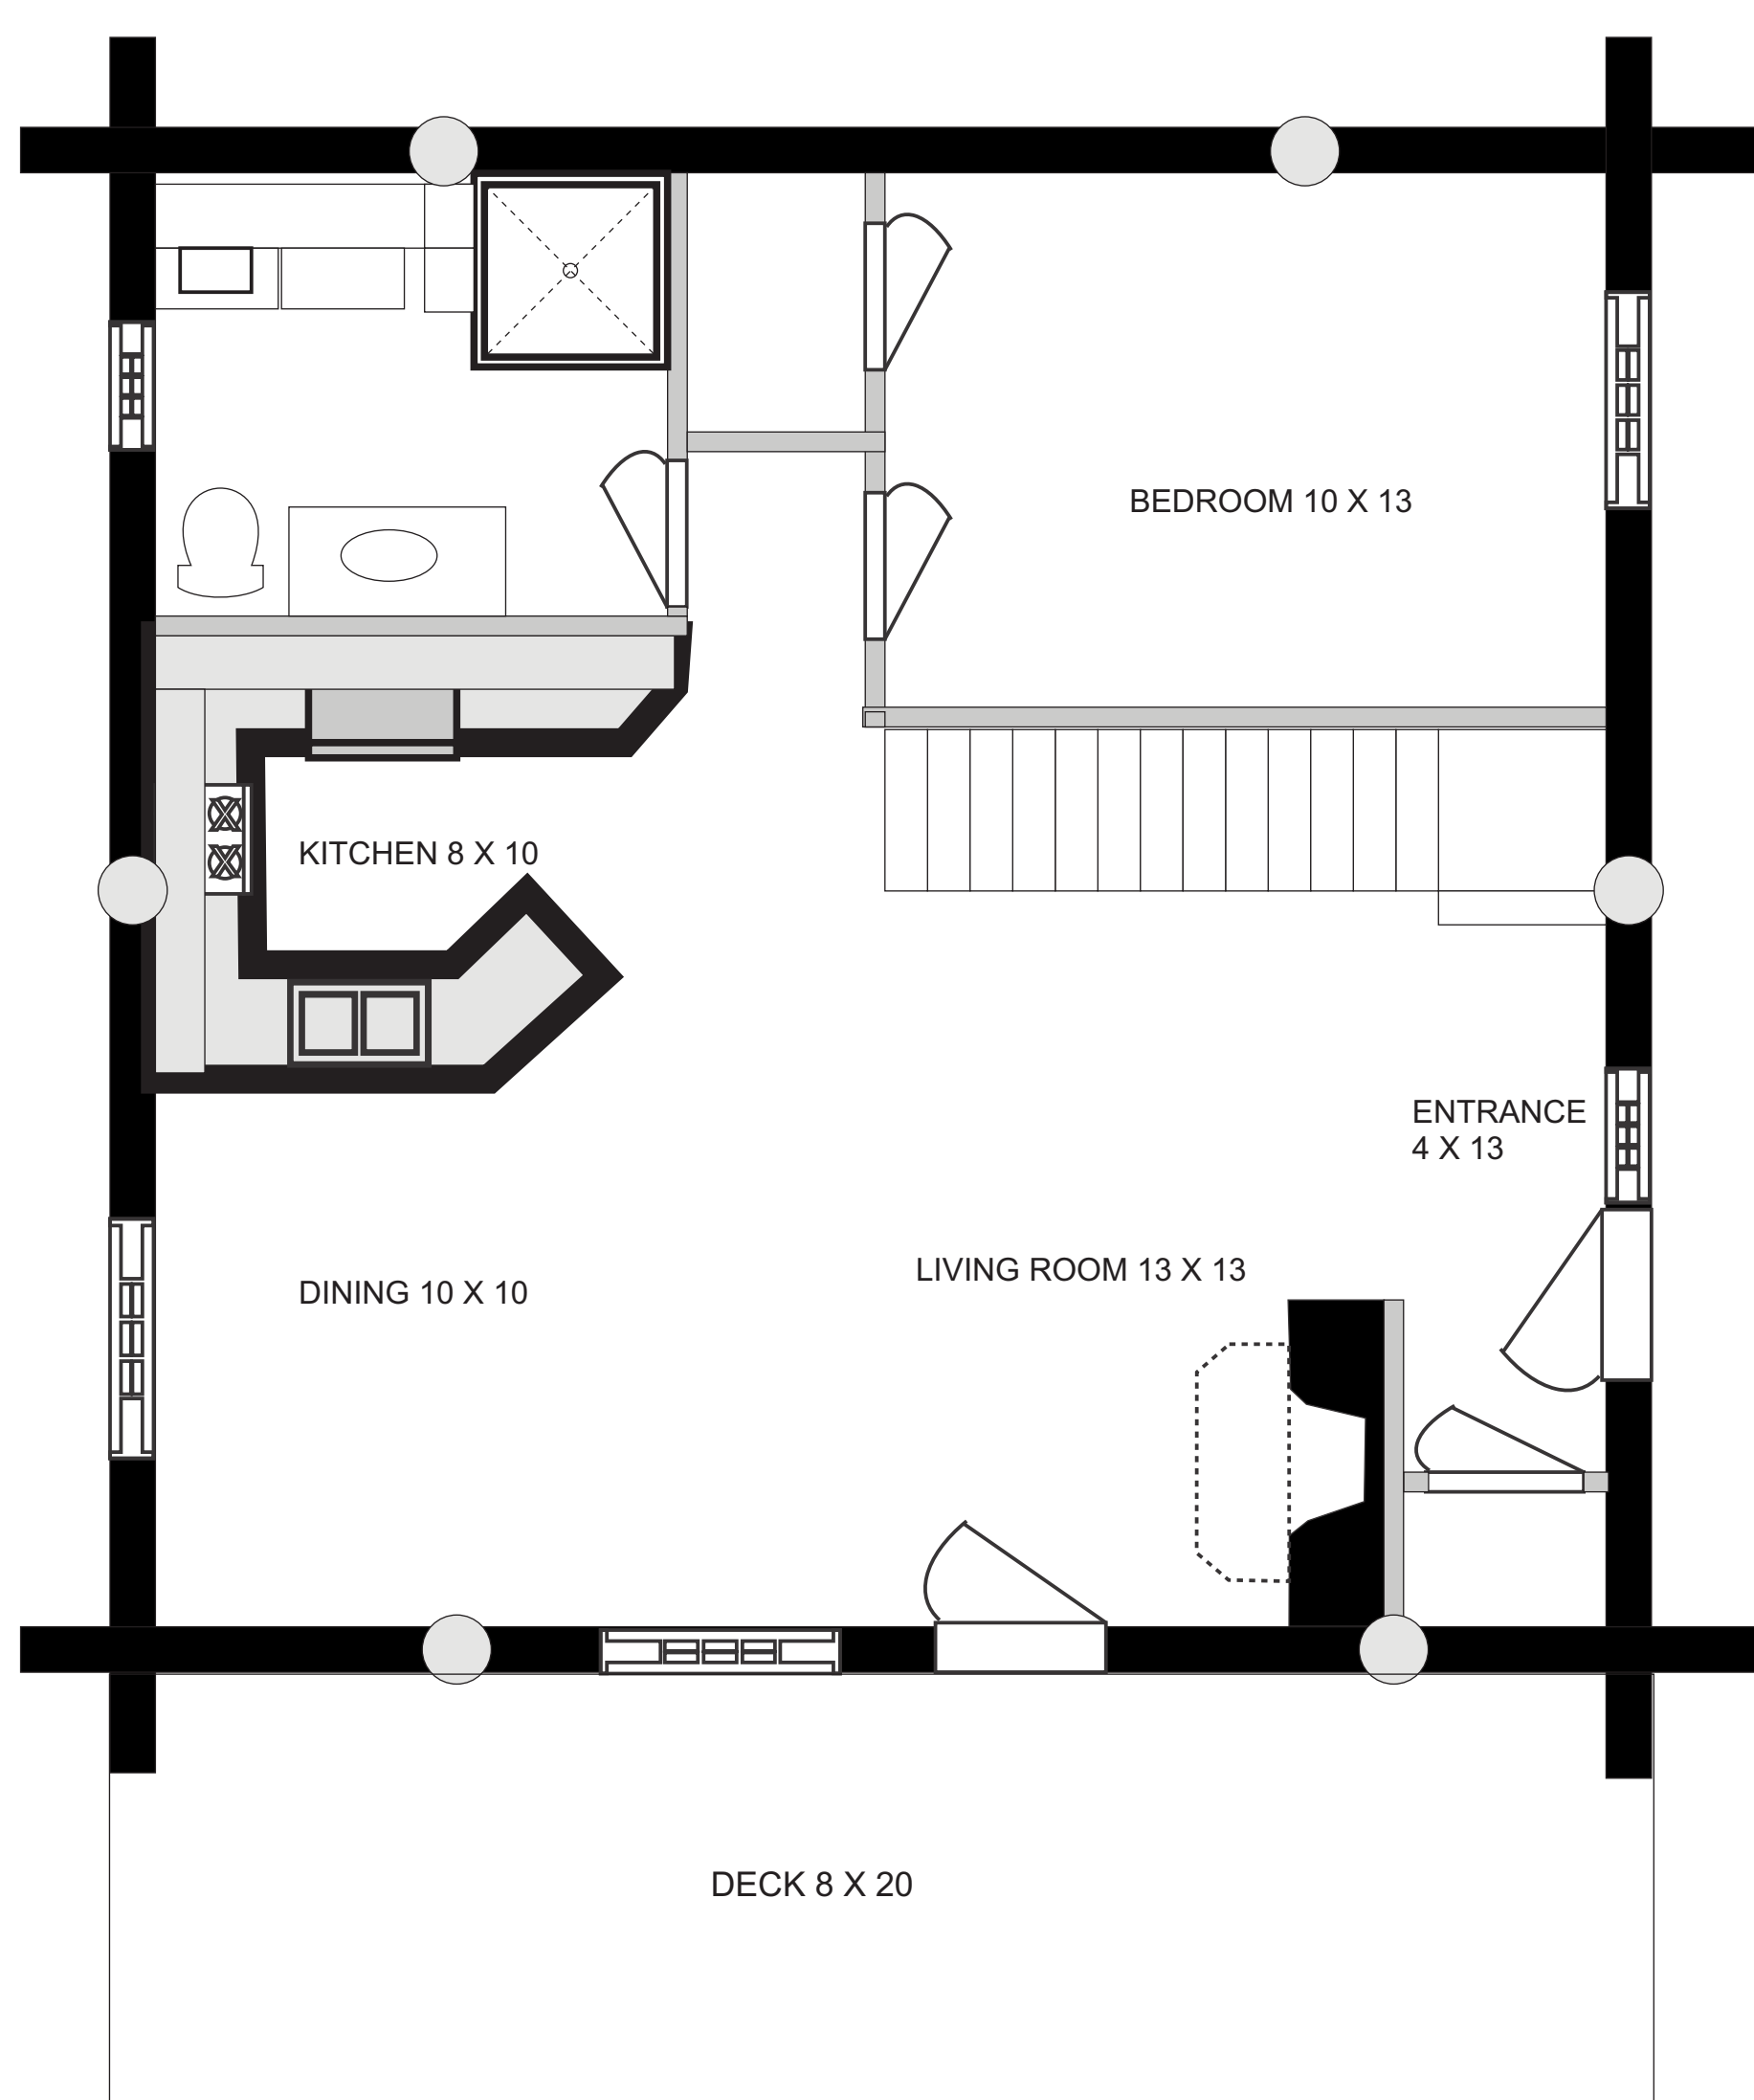

# THE WEEKENDER

MATERIAL PACKAGE 89,000

The Weekender has room for a big family and the grandkids. The 28' x 28' home has 3 bedrooms and a loft sitting room. The cozy cabin has a fireplace and open floor plan. The main floor washroom has a washer and dryer.

1,400 square feet log cabin package  
 package includes  
 log shell  
 784 square feet main floor  
 616 square feet loft floor  
 foundation, decks and main floor framing not included  
 roof framing material ready for metal

12 x 10 inch dry spruce logs with vertical corner posts  
 low E double glazed vinyl windows  
 windows and doors openings prepared  
 electrical plugs and switch access prepared  
 plans to meet applicable codes