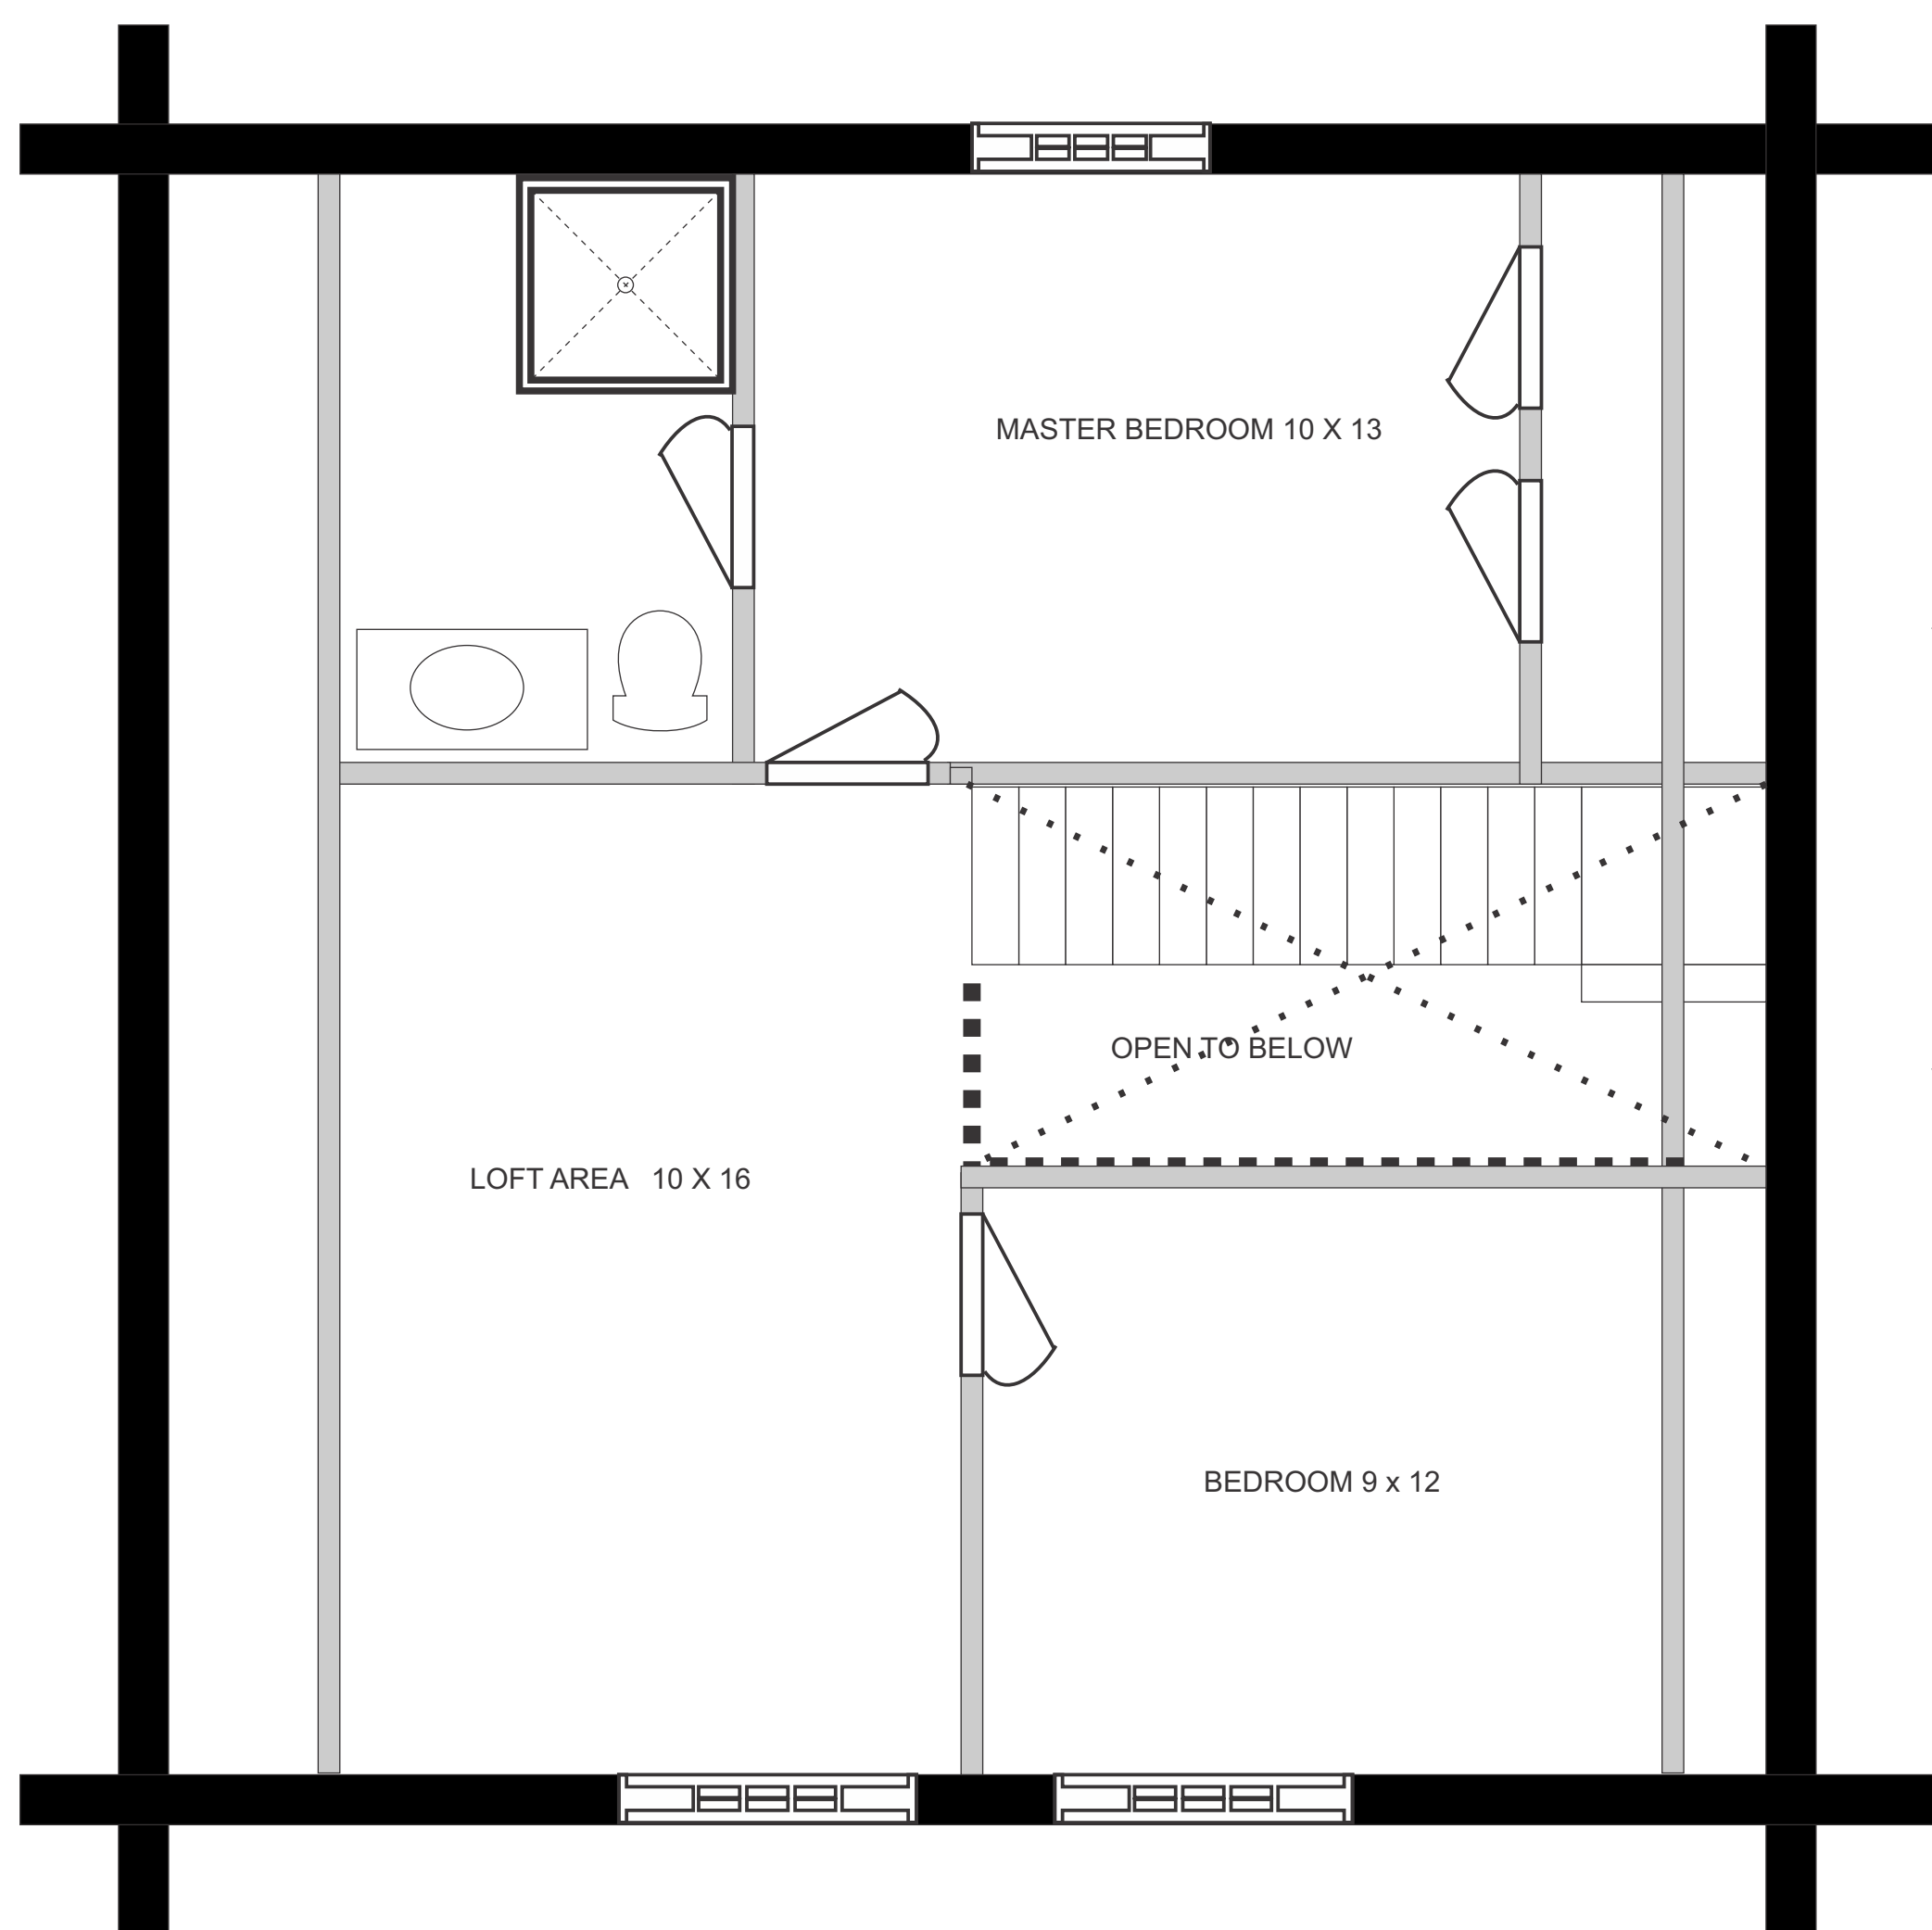

# THE WEEKENDER

MATERIAL PACKAGE 89,000

The Weekender has room for a big family and the grandkids. The 28' x 28' home has 3 bedrooms and a loft sitting room. The cozy cabin has a fireplace and open floor plan. The main floor washroom has a washer and dryer.

1,400 square feet log cabin package  
 package includes  
 log shell  
 784 square feet main floor  
 616 square feet loft floor  
 foundation, decks and main floor framing not included  
 roof framing material ready for metal

12 x 10 inch dry spruce logs with vertical corner posts  
 low E double glazed vinyl windows  
 windows and doors openings prepared  
 electrical plugs and switch access prepared  
 plans to meet applicable codes

Options  
 Full scribe with saddle notch corners  
 engineering if required by your municipality  
 trucking and crane costs to be determined by location,